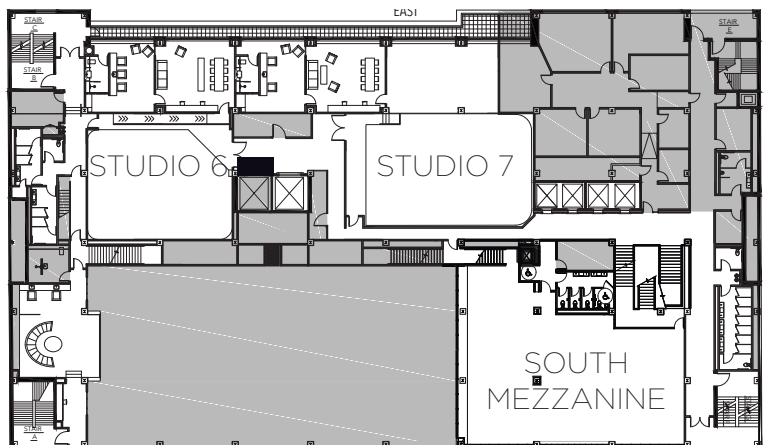

SIGNING OUT

The last person leaving the studio must sign out with the Client Services Desk on the Ground Floor.

7