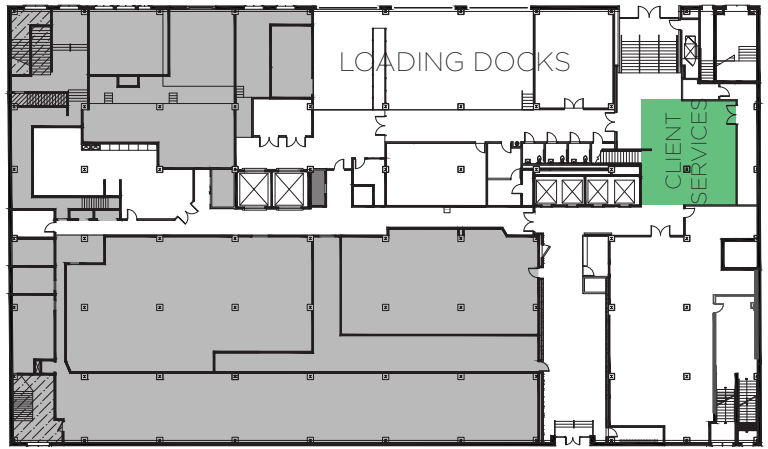

SPPLUS

56 N. Moore
(N. Moore St & Hudson St)
t: 212-941-7633

Monday - Sunday, 24-Hours

Type: Underground Garage

Features: Extra Large Spaces

1

IMPORTANT CONTACTS

Equipment | 646.790.8816