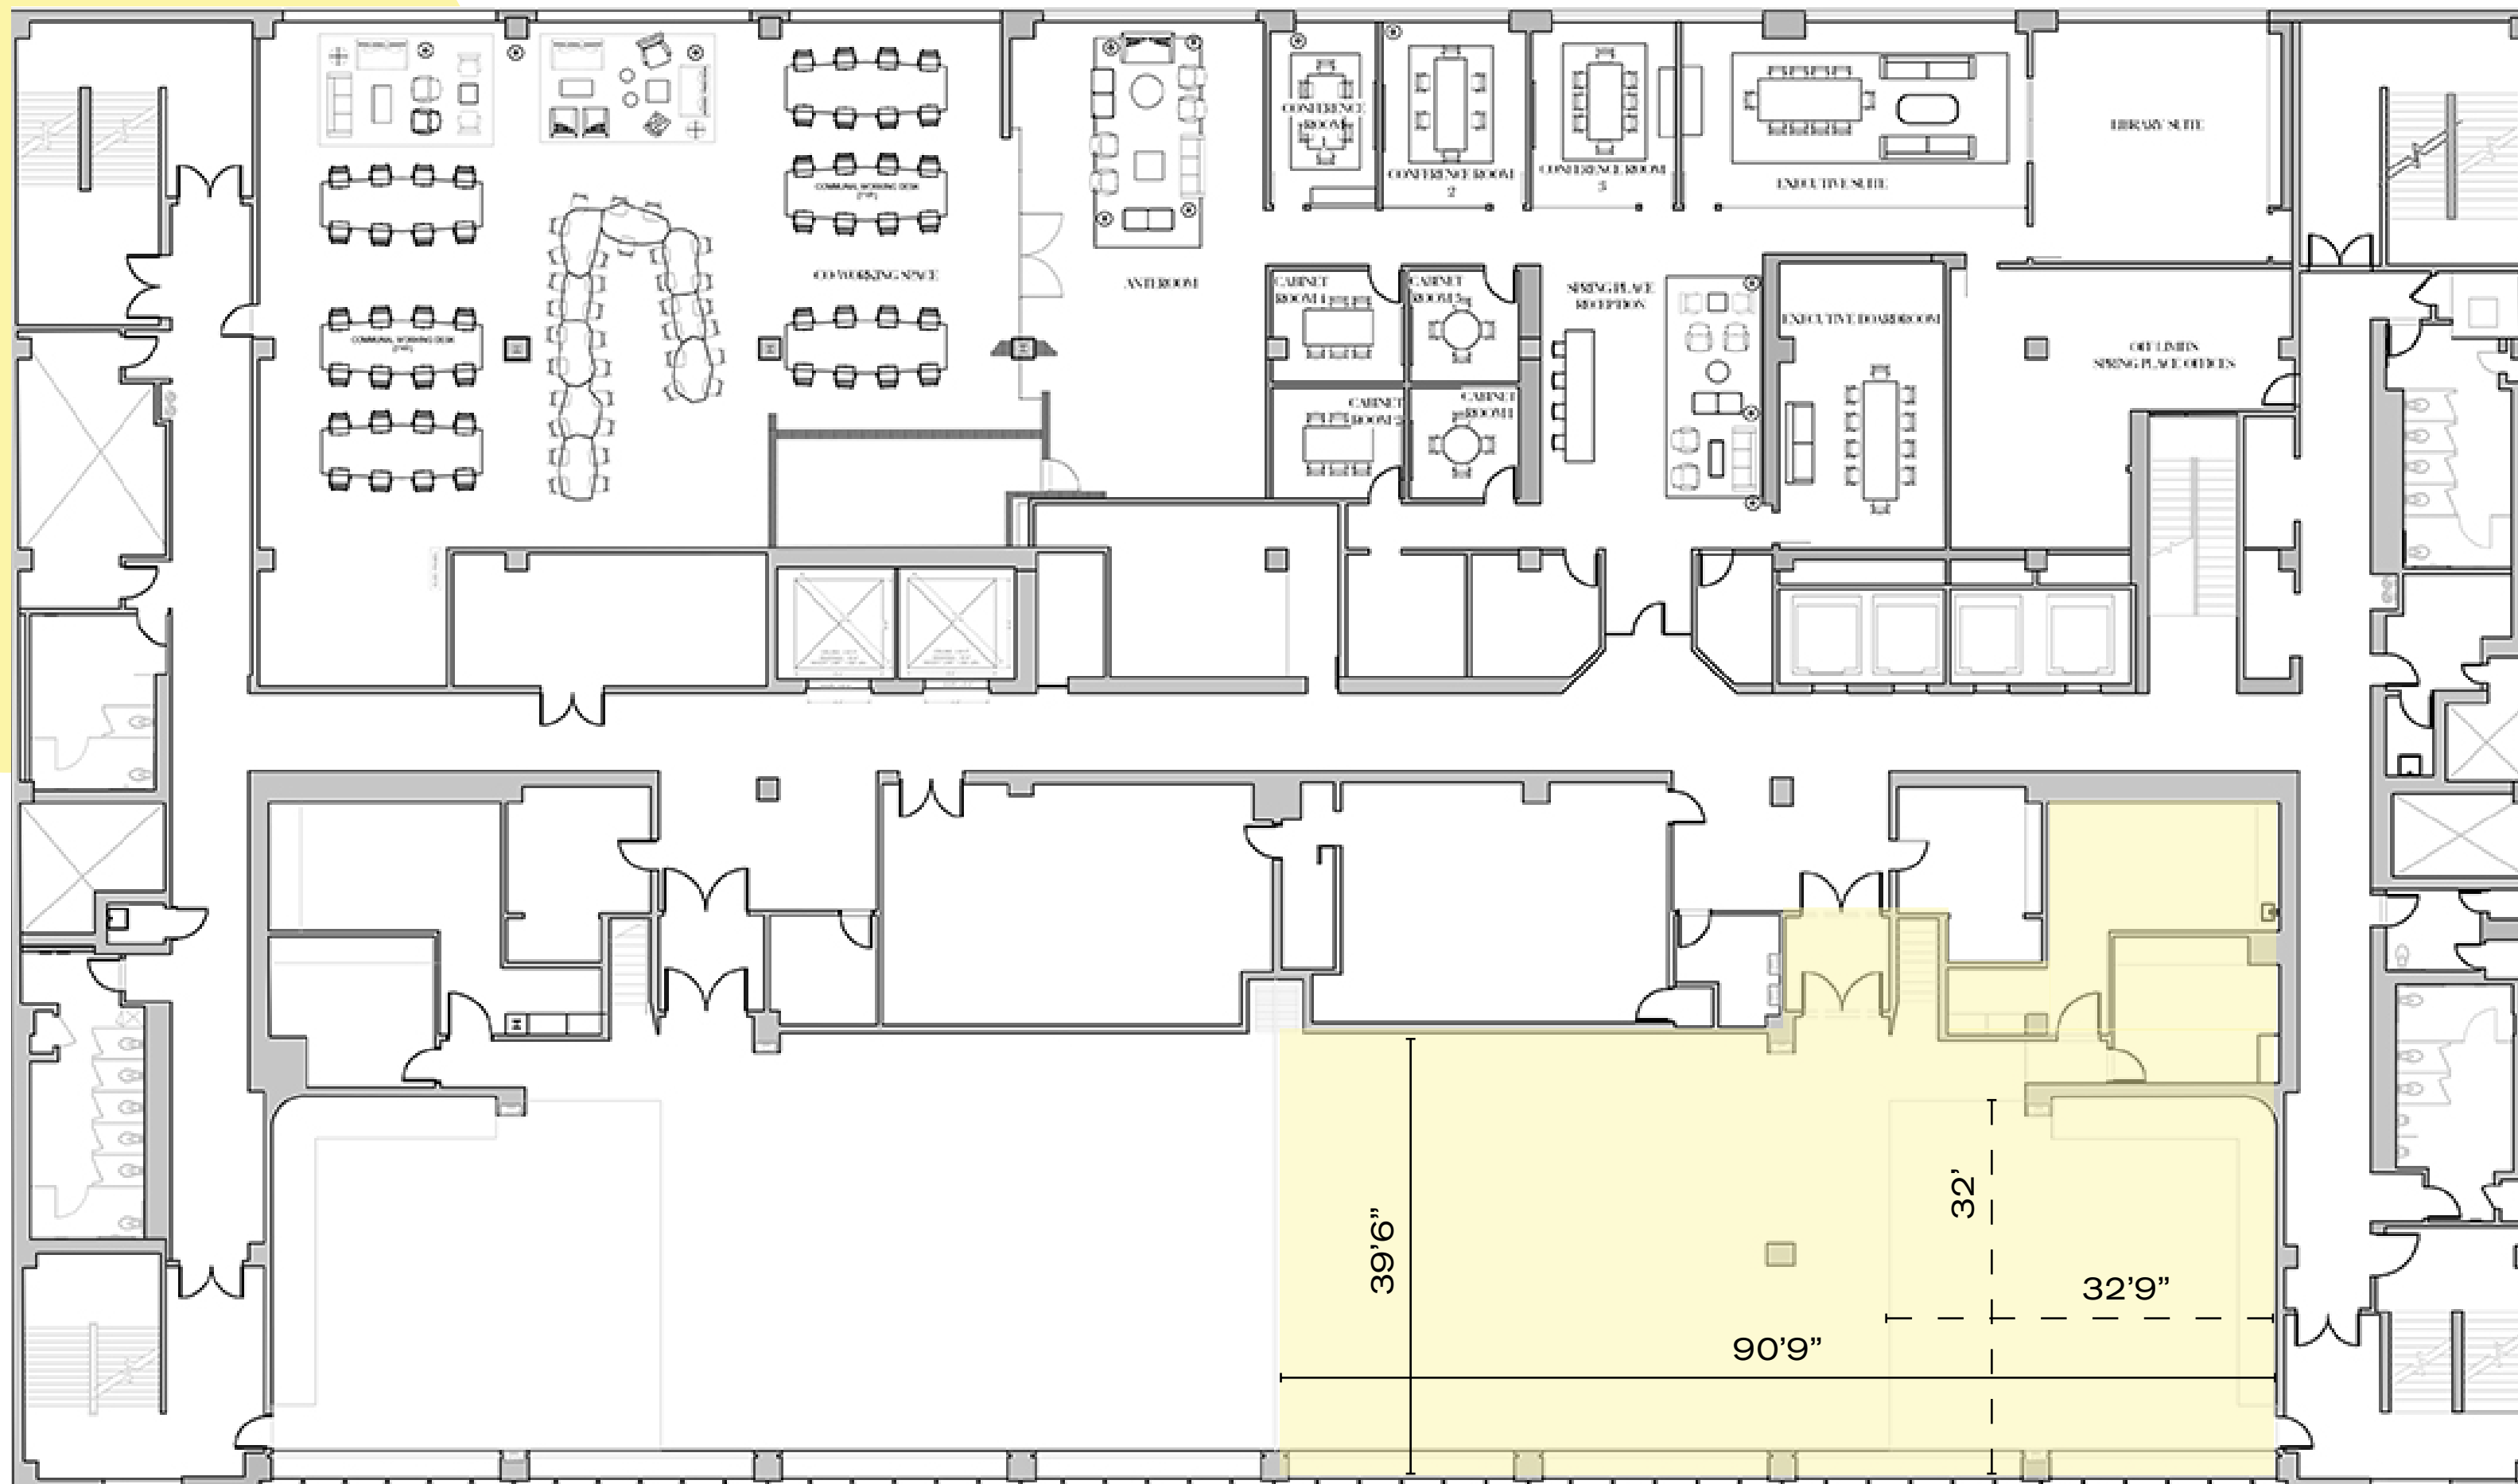

# Studio 2

**5TH FLOOR**

**SIZE**

3,400 Ft<sup>2</sup> Open Floor  
 750 Ft<sup>2</sup> Green Room  
 450 Ft<sup>2</sup> Wardrobe Room  
 150 Ft<sup>2</sup> Production Office

**CAPACITY**

275 Max Occupancy

**SPECIFICATIONS**

2-Wall Molded Corner Cyc  
 17' Ceilings  
 Dead-Hung Box Truss  
 Blackout Windows  
 West-Facing Views  
 Concrete Floors  
 Built-In Sound System  
 3-Phase Camlock Power