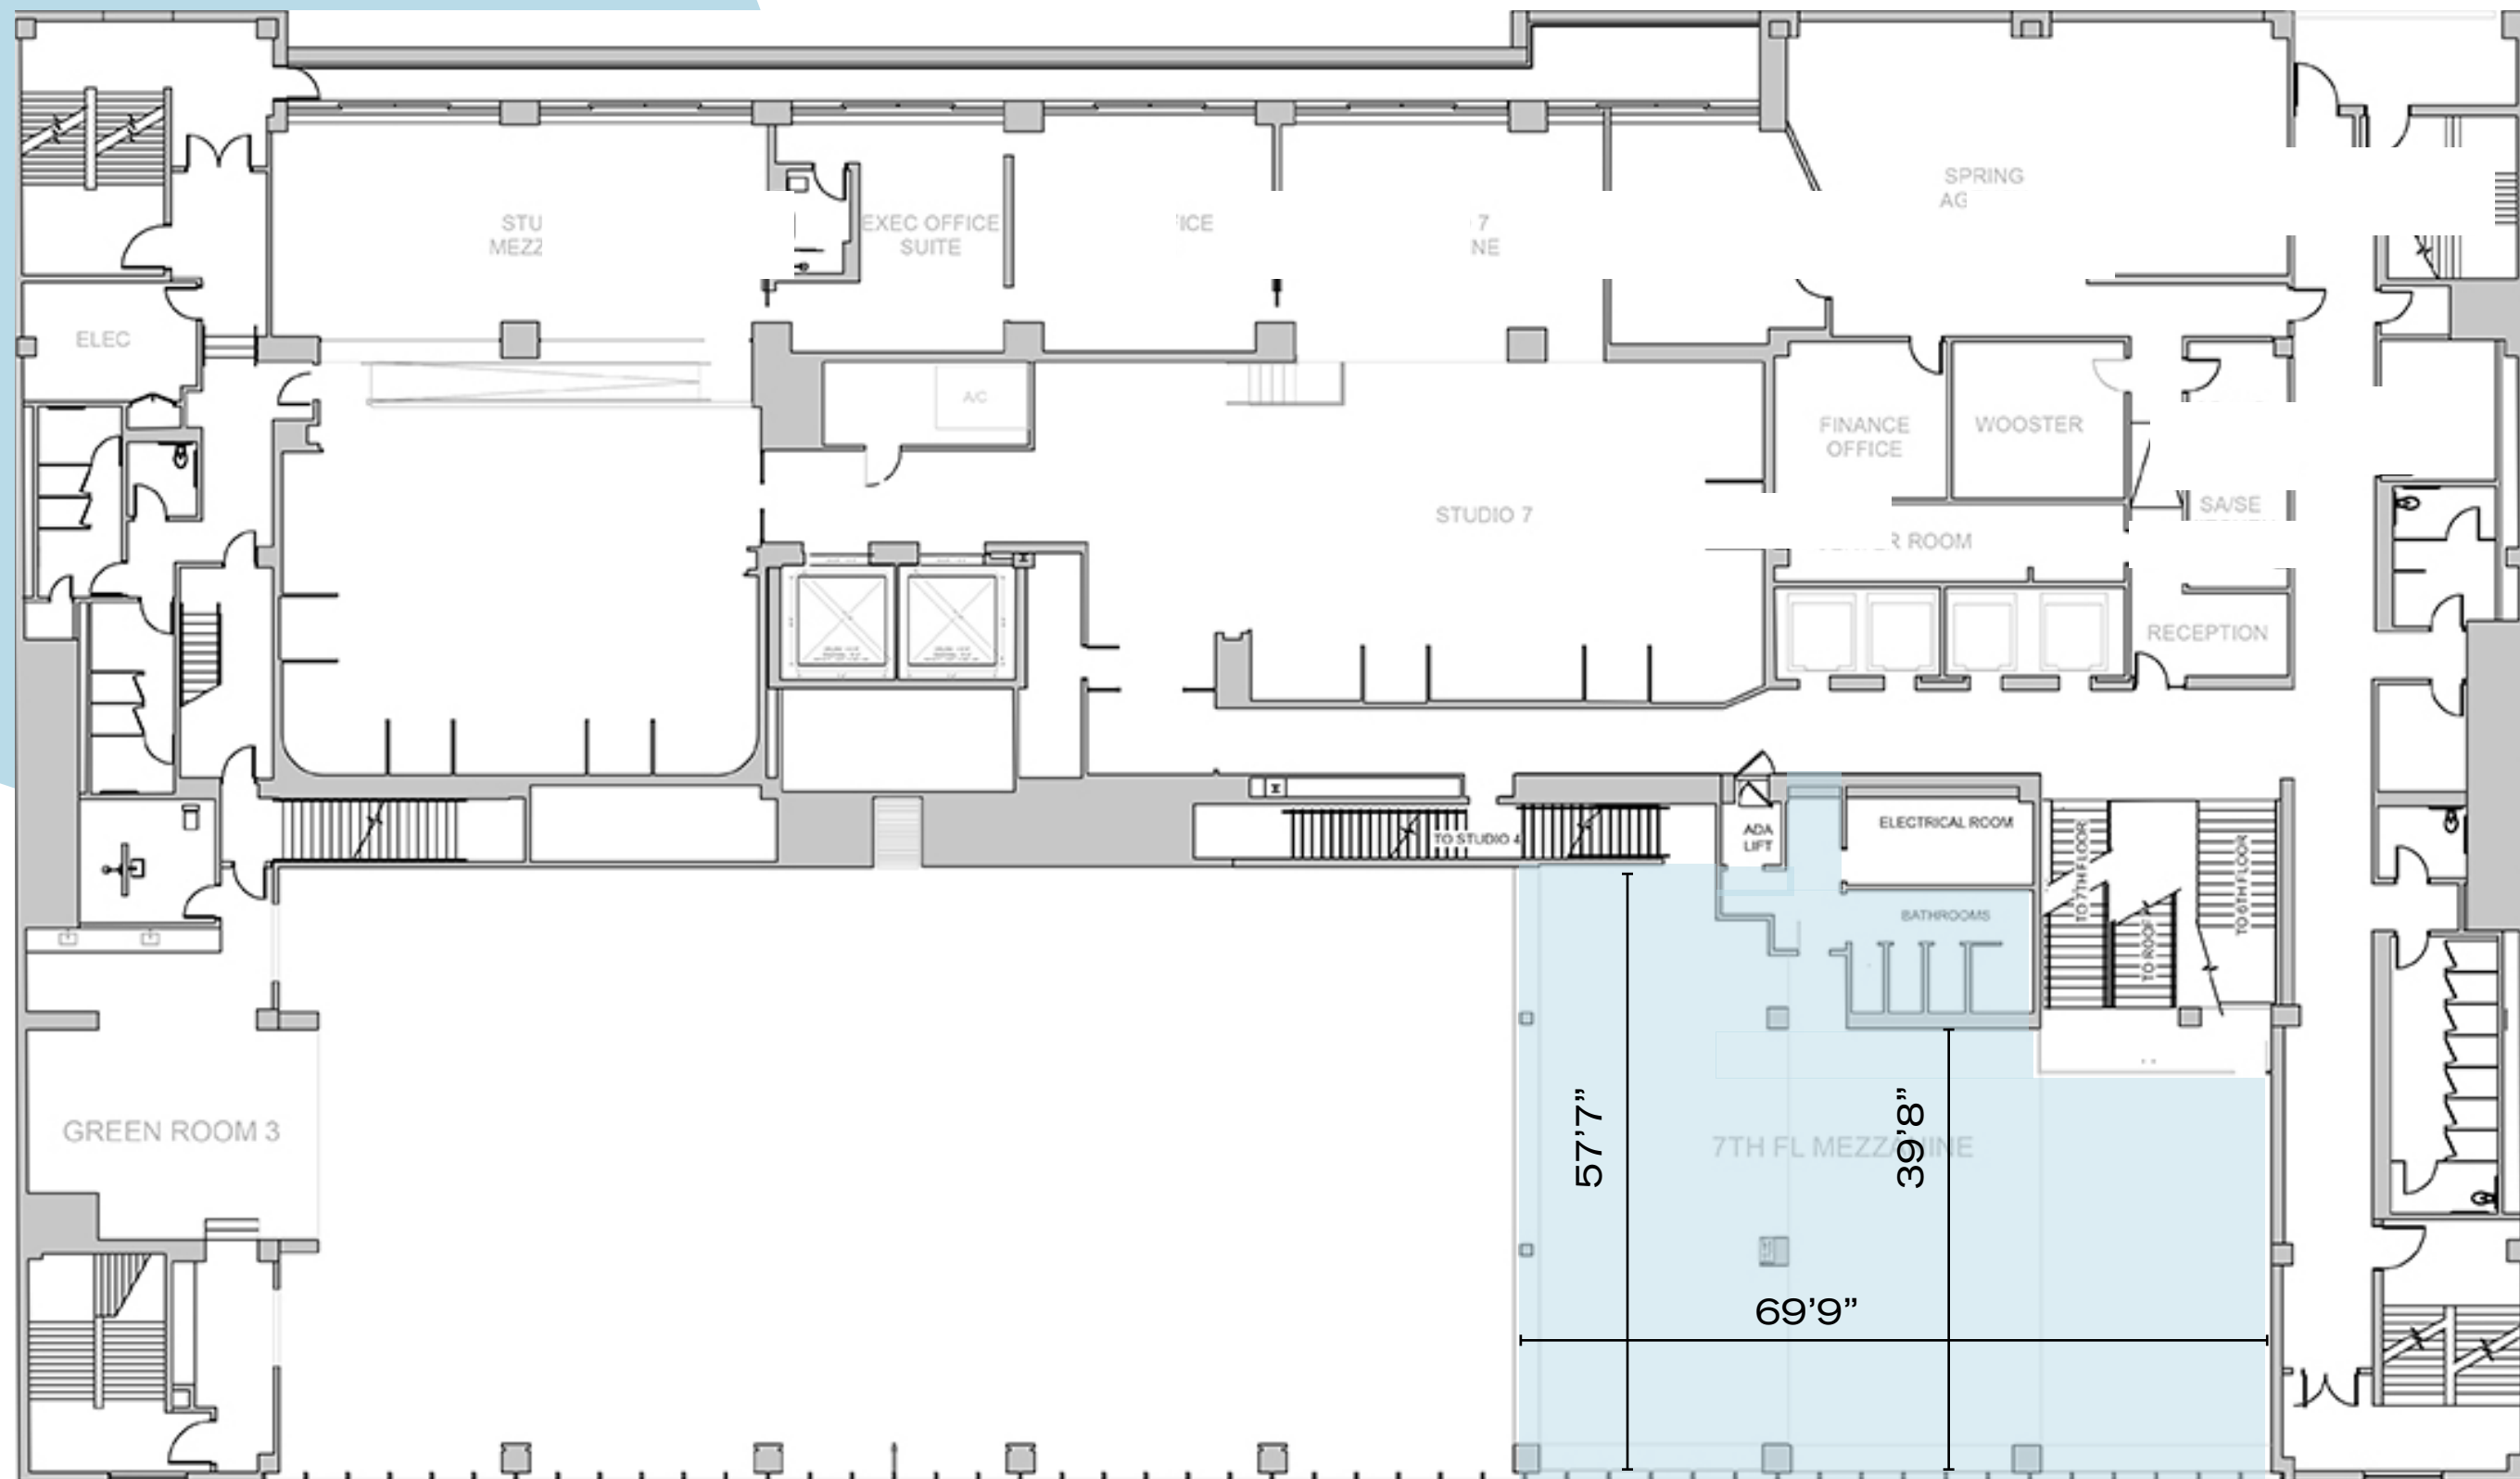

South Mezz

7TH FLOOR

SIZE

3,200 Ft² Open Floor

CAPACITY

74 max Occupancy

SPECIFICATIONS

- Overlooks Studio 4
- Private Restrooms
- 13' Skylight
- Glossy-finish Concrete floors
- Direct Access to Roof
- Stairs to Studio 4
- Ada Elevator off 7th Floor