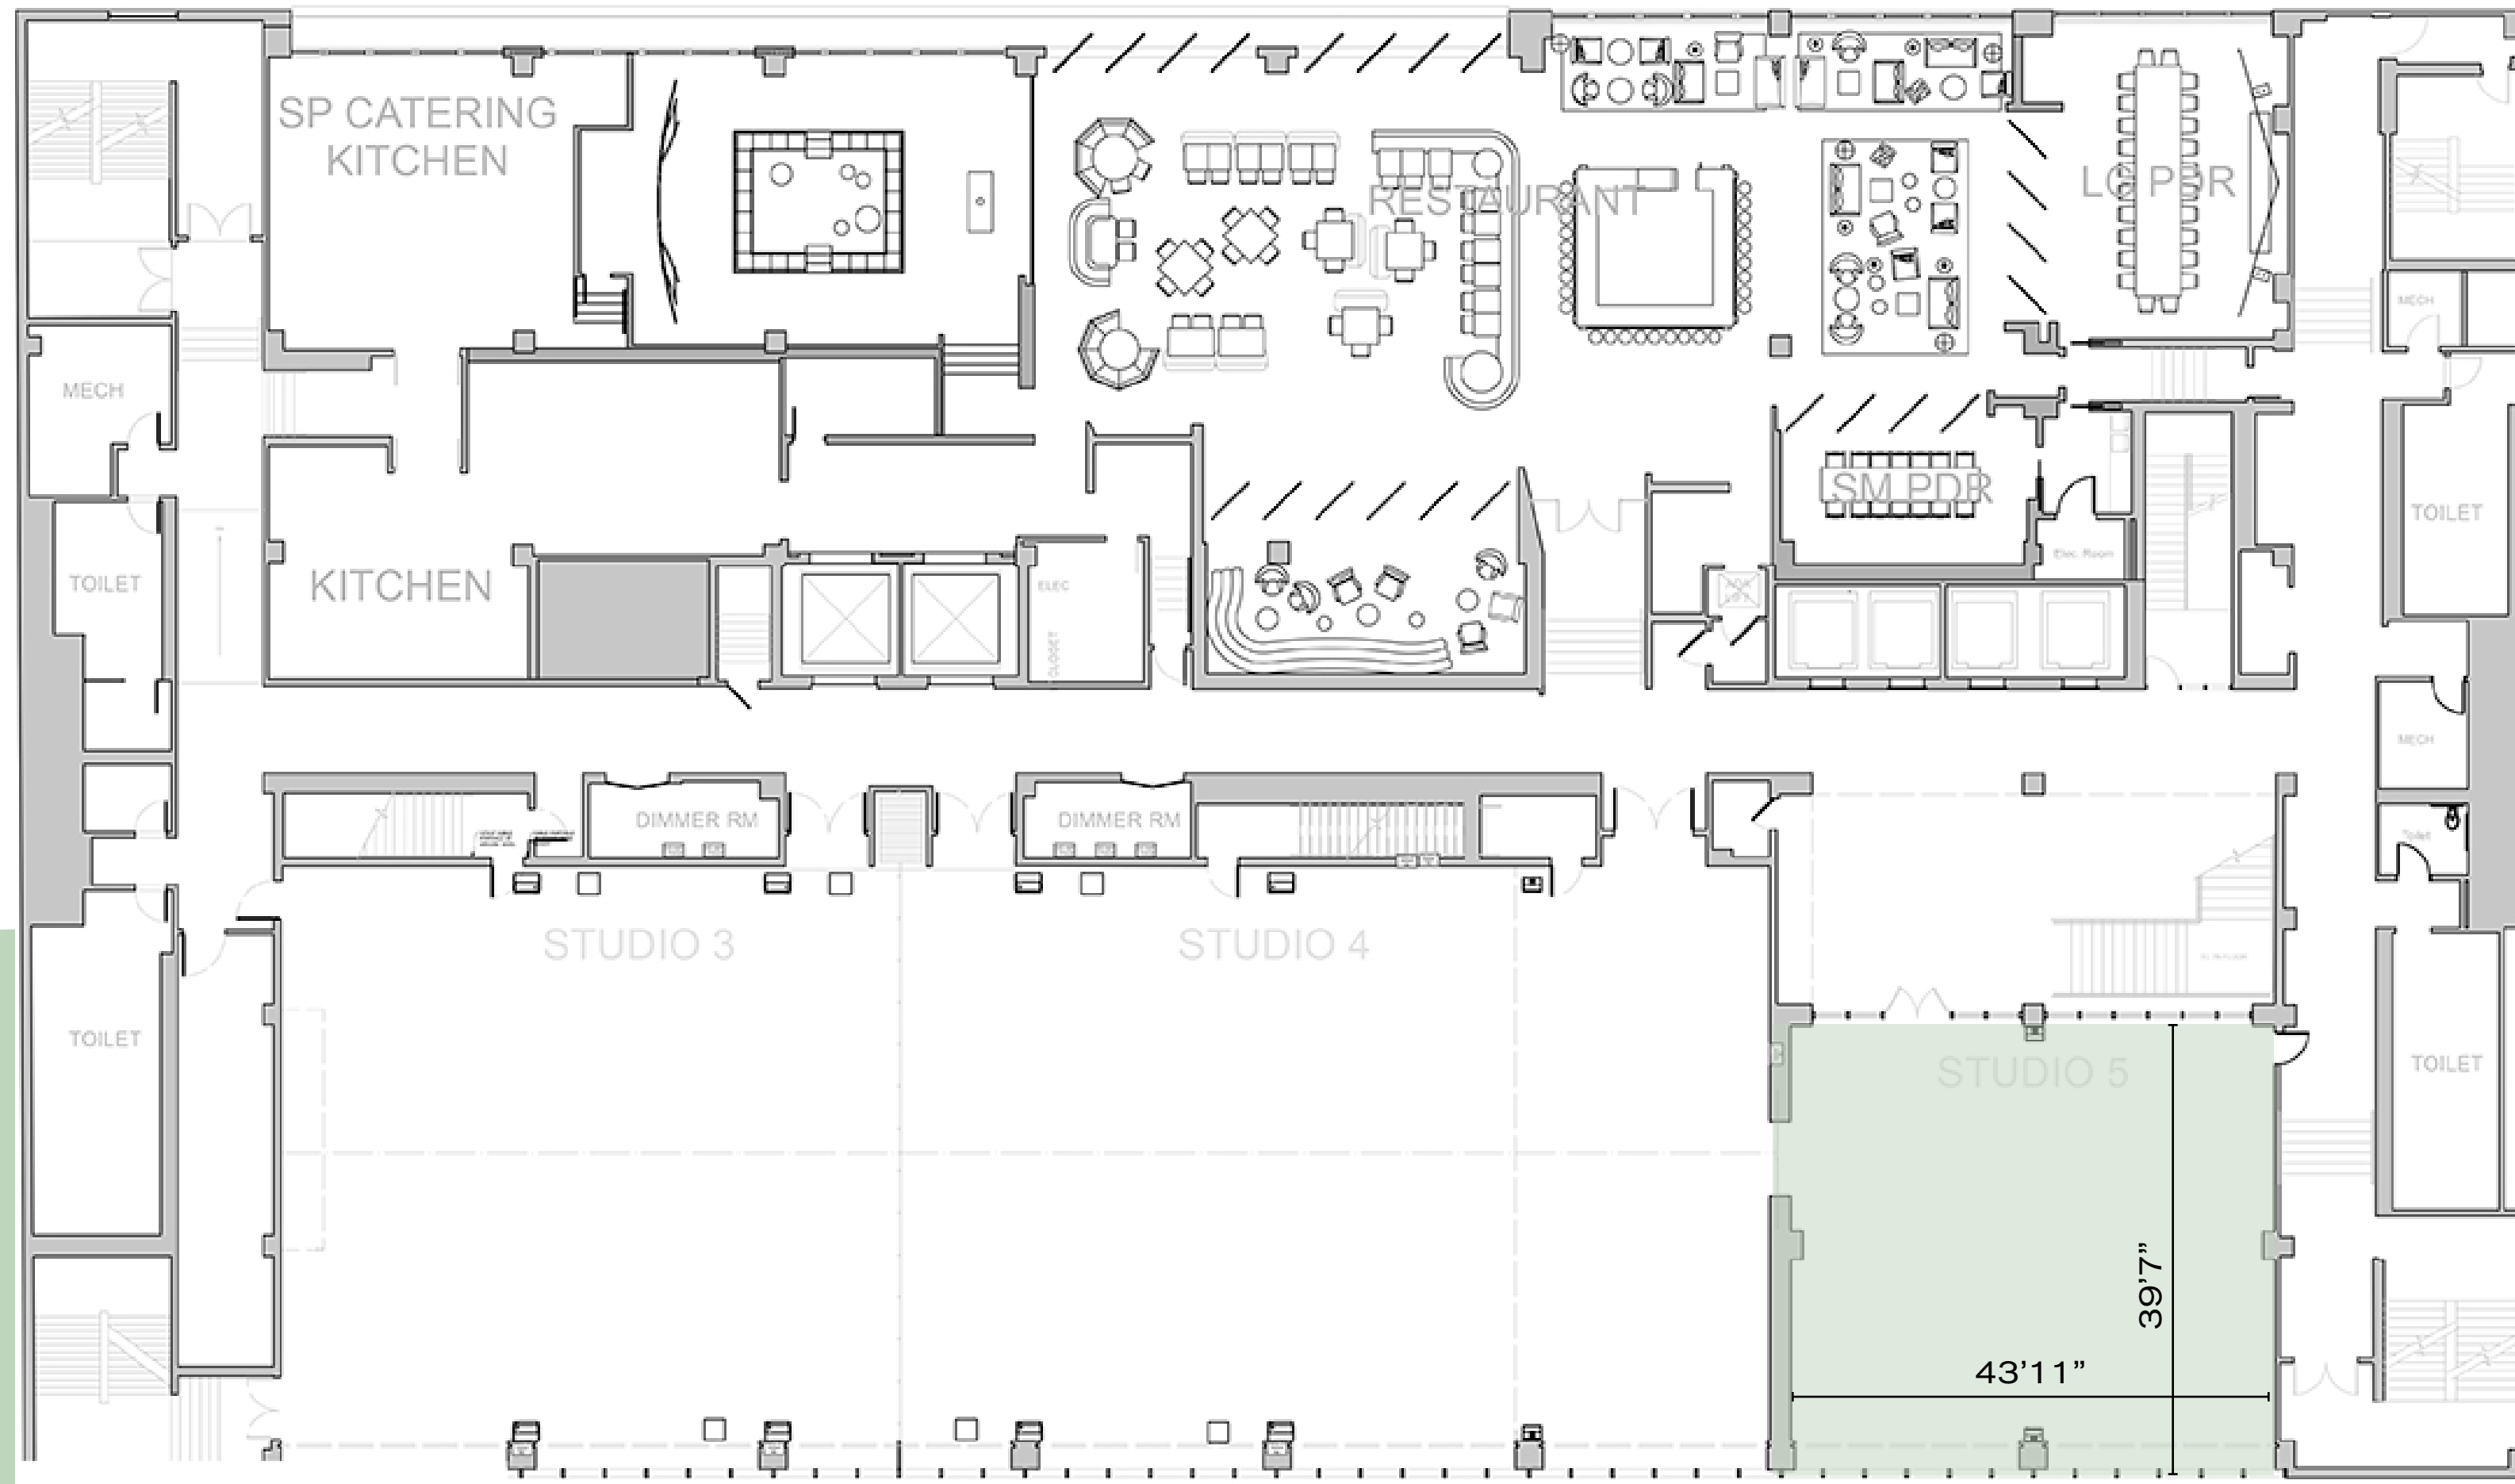

# Studio 5

**6TH FLOOR**

**SIZE**

2,000 Ft<sup>2</sup> Open Floor

**CAPACITY**

200 Max Occupancy

**SPECIFICATIONS**

- 17' Ceilings
- Ceiling Rigging Points
- Floor to Ceiling Blackout Windows
- West-Facing Views
- Eastern Glass Wall to Lobby
- Glossy-finish Concrete Floors
- Built-in Sound System
- 3-Phase Camlock Power