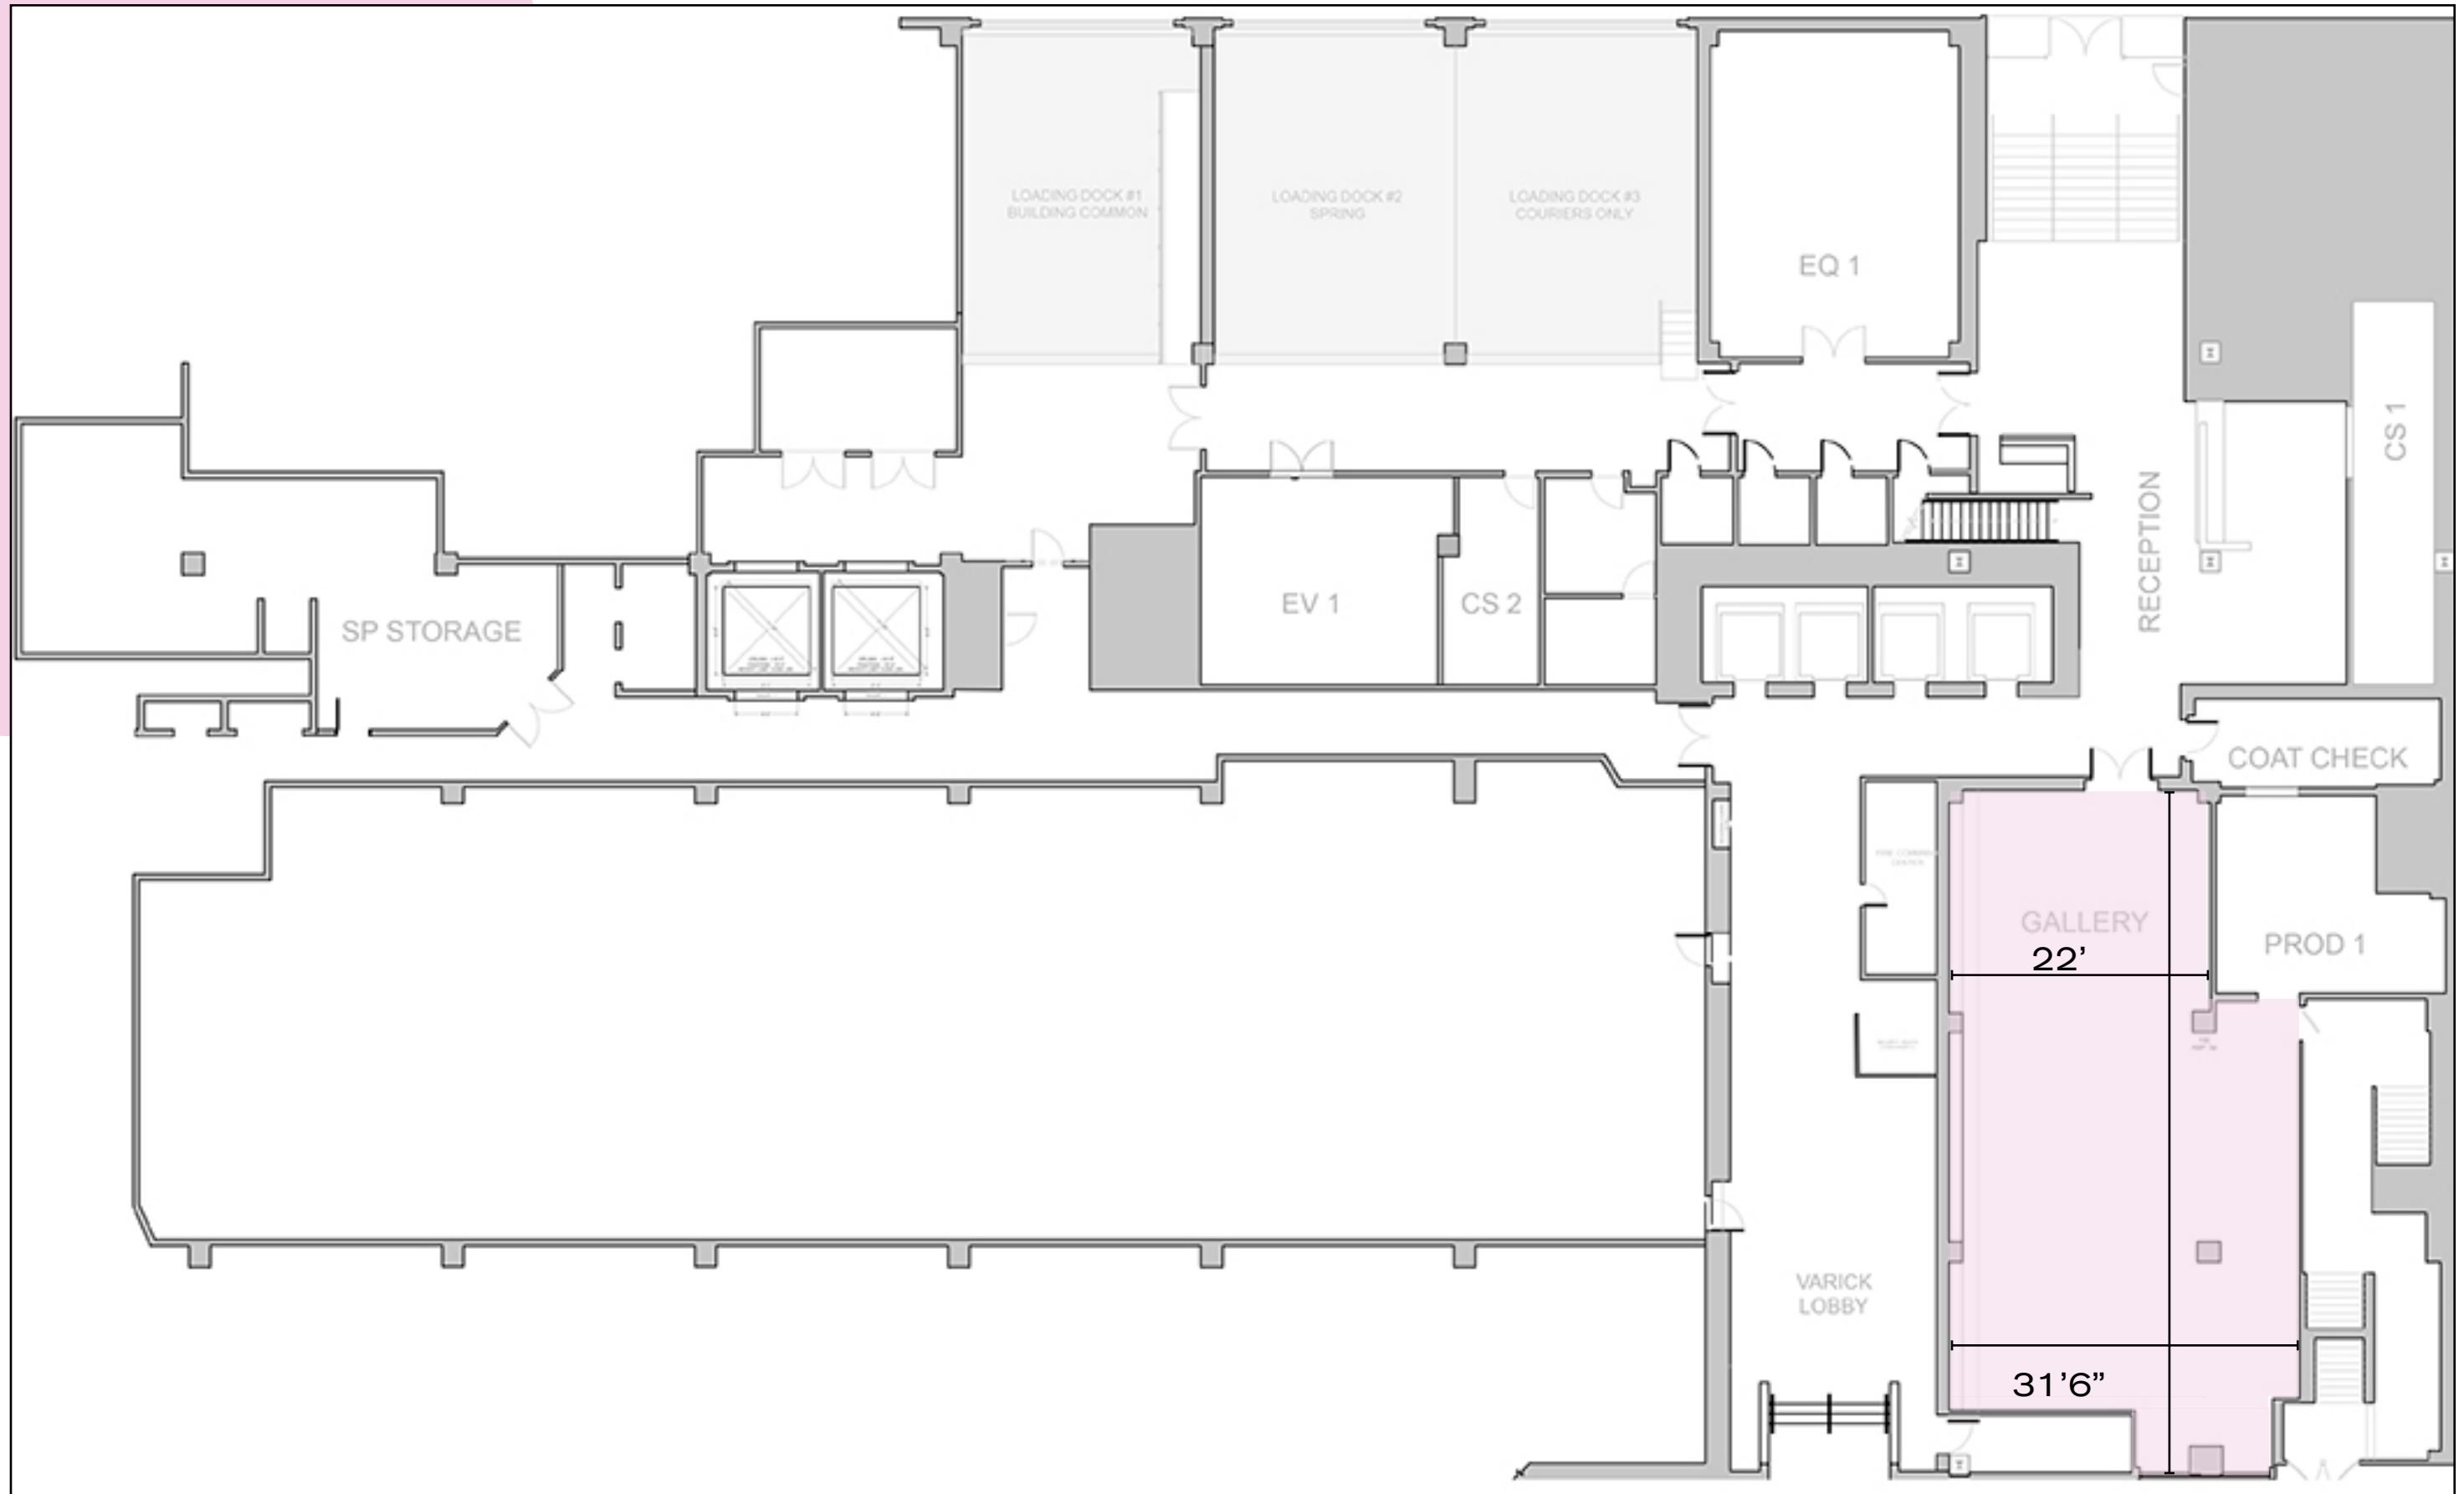

Gallery

1ST FLOOR

SQUARE SPACE

2,400 Ft² Open Floor

CAPACITY

74 Max Occupancy without TPA

130 Max Occupancy with TPA

SPECIFICATIONS

14' Ceiling Height

Street Facing Windows

Barco LED Screen

Screen Storage Room Included

Spring